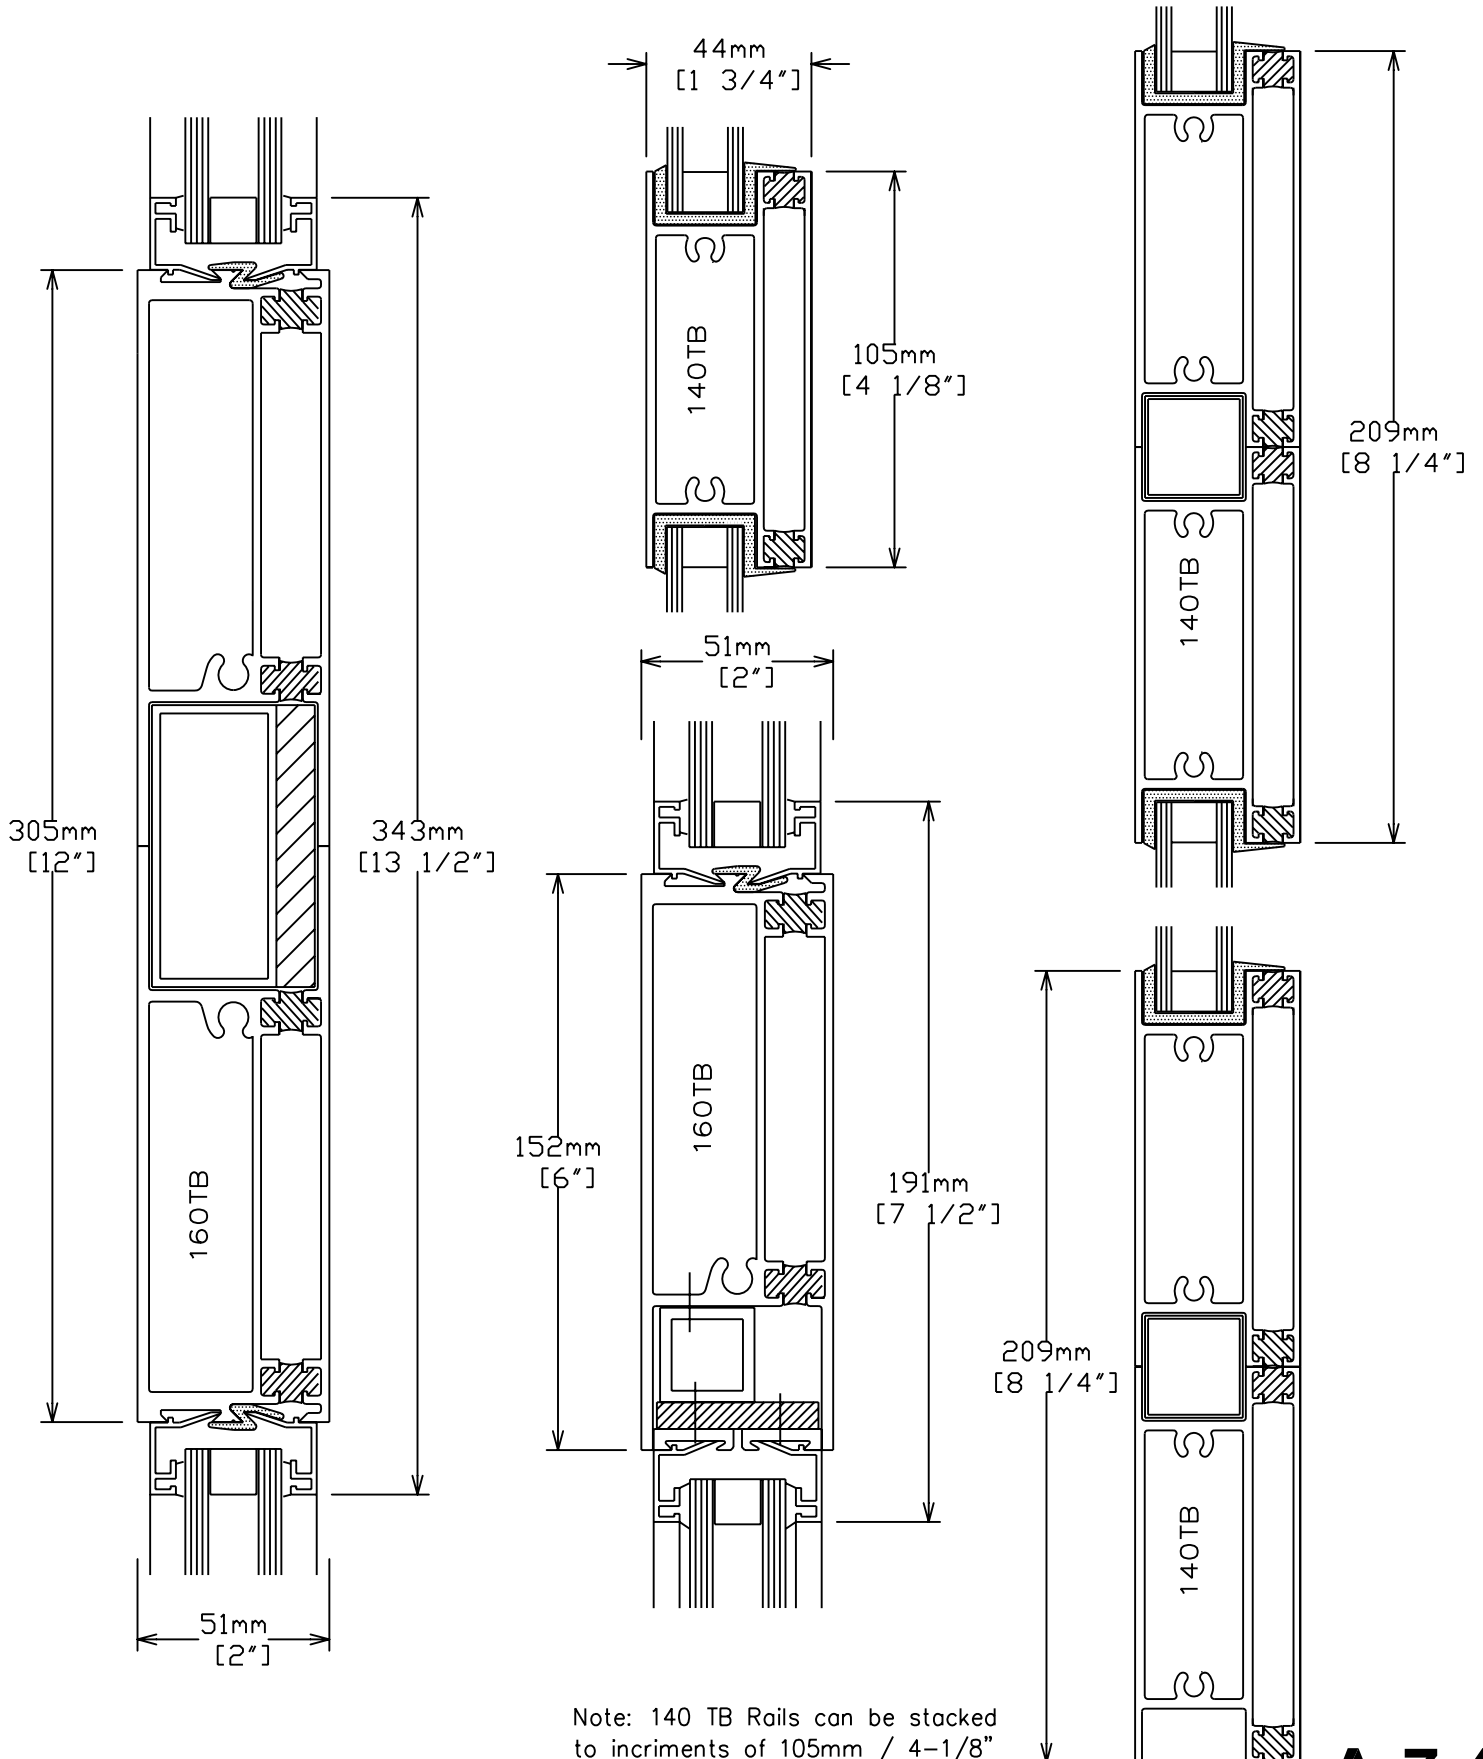

NOTE: ALL RAIL OPTIONS ARE AVAILABLE IN SINGLE or DOUBLE GLAZING

SCALE 1:2

A-7.1

OTHER MID RAIL HEIGHTS
AVAILABLE ON
APPLICATION

NOTE: ALL RAIL
OPTIONS ARE AVAILBLE
IN SINGLE or DOUBLE
GLAZING

SCALE 1:2

A-7.2

OTHER MID RAIL HEIGHTS
AVAILABLE ON
APPLICATION

NOTE: ALL RAIL OPTIONS ARE AVAILABLE
IN SINGLE or DOUBLE GLAZING

SCALE 1:2

THE PURSUIT OF EXCELLENCE

A-7.3

SECTION-PAGE

Note: 140 TB Rails can be stacked to increments of 105mm / 4-1/8"