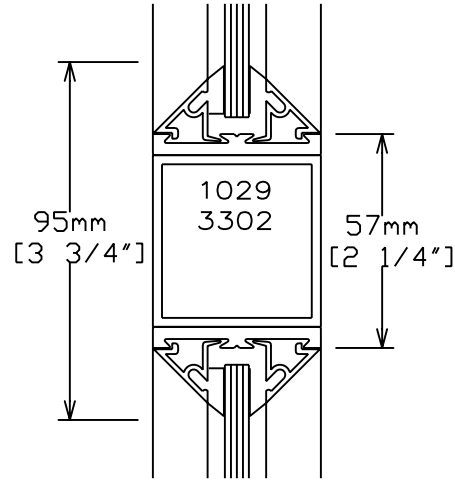

NOTE: ALL RAIL OPTIONS ARE AVAILABLE IN SINGLE or DOUBLE GLAZING

SCALE 1:2

A-7.1

OTHER MID RAIL HEIGHTS
AVAILABLE ON
APPLICATION

NOTE: ALL RAIL
OPTIONS ARE AVAILBLE
IN SINGLE or DOUBLE
GLAZING

SCALE 1:2

A-7.2

OTHER MID RAIL HEIGHTS
AVAILABLE ON
APPLICATION

NOTE: ALL RAIL OPTIONS ARE AVAILABLE
IN SINGLE or DOUBLE GLAZING

SCALE 1:2

THE PURSUIT OF EXCELLENCE

A-7.3

SECTION-PAGE

Note: 140 TB Rails can be stacked to increments of 105mm / 4-1/8"