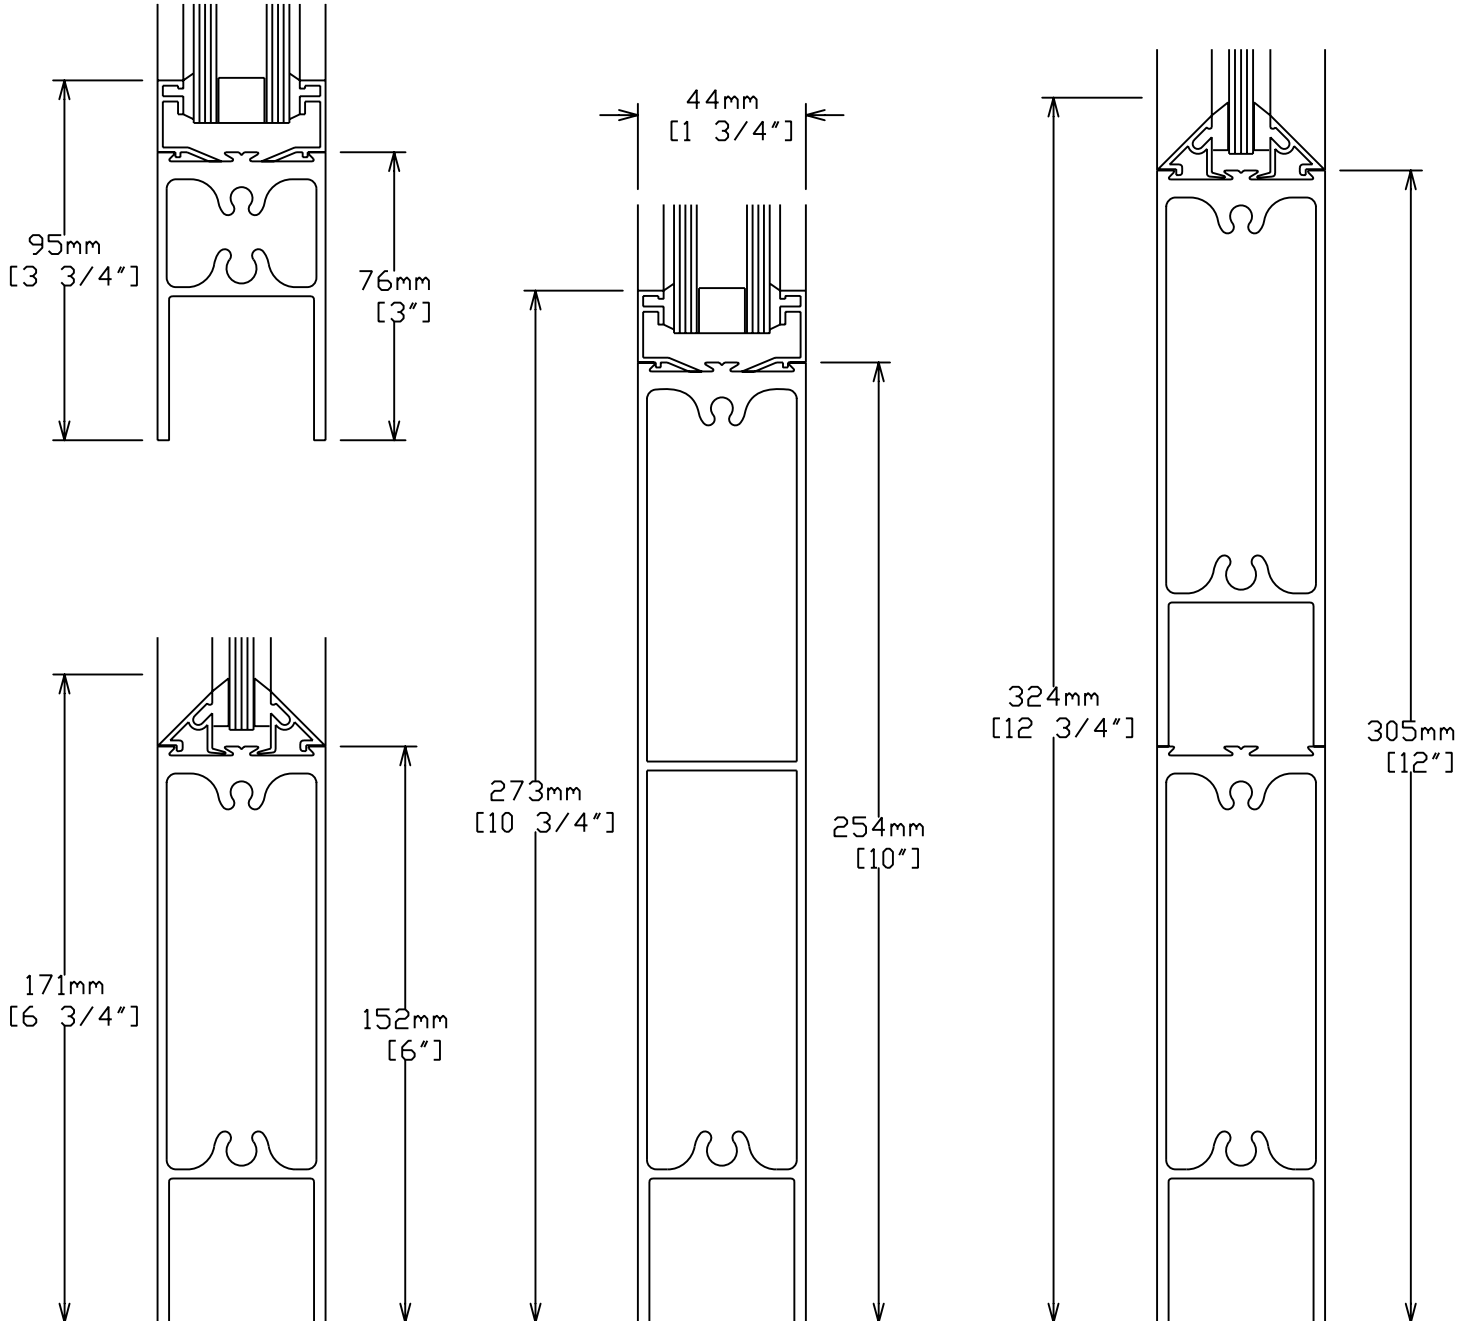

NOTE: ALL RAIL OPTIONS ARE AVAILABLE IN SINGLE or DOUBLE GLAZING

SCALE 1:2

A-7.1

OTHER MID RAIL HEIGHTS
AVAILABLE ON
APPLICATION

NOTE: ALL RAIL
OPTIONS ARE AVAILBLE
IN SINGLE or DOUBLE
GLAZING

SCALE 1:2

A-7.2

OTHER MID RAIL HEIGHTS
AVAILABLE ON
APPLICATION

NOTE: ALL RAIL OPTIONS ARE AVAILABLE
IN SINGLE or DOUBLE GLAZING

SCALE 1:2

THE PURSUIT OF EXCELLENCE

A-7.3

SECTION-PAGE

Note: 140 TB Rails can be stacked to increments of 105mm / 4-1/8"