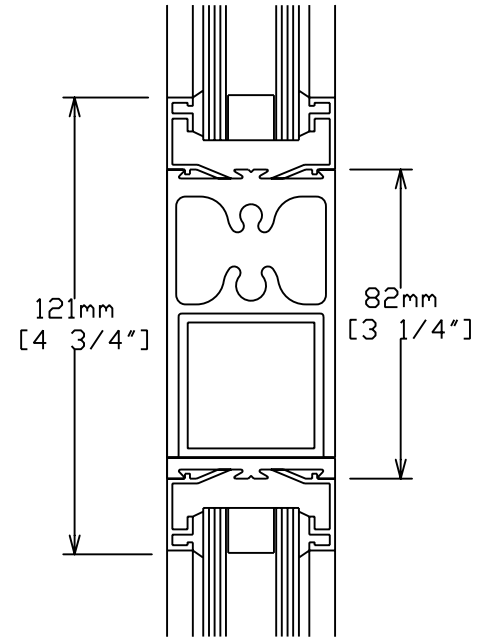

NOTE: ALL RAIL OPTIONS ARE AVAILABLE IN SINGLE or DOUBLE GLAZING

SCALE 1:2

A-7.1

OTHER MID RAIL HEIGHTS
AVAILABLE ON
APPLICATION

NOTE: ALL RAIL
OPTIONS ARE AVAILBLE
IN SINGLE or DOUBLE
GLAZING

SCALE 1:2

A-7.2

OTHER MID RAIL HEIGHTS
AVAILABLE ON
APPLICATION

NOTE: ALL RAIL OPTIONS ARE AVAILABLE
IN SINGLE or DOUBLE GLAZING

SCALE 1:2

THE PURSUIT OF EXCELLENCE

A-7.3

SECTION-PAGE

Note: 140 TB Rails can be stacked to increments of 105mm / 4-1/8"