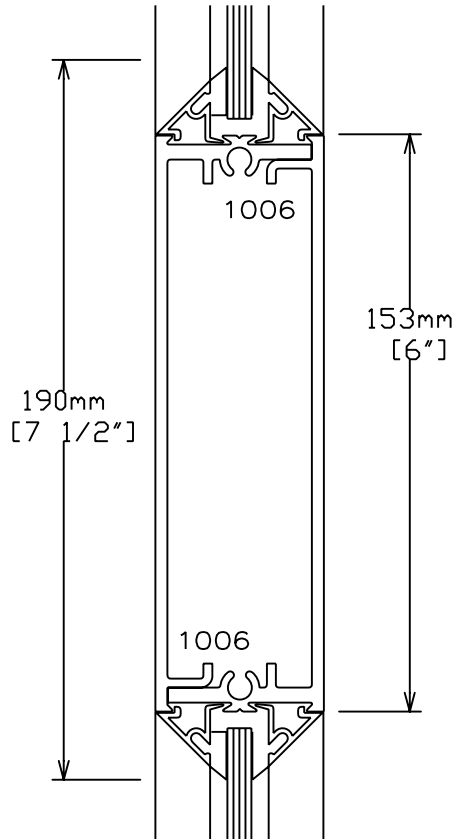

NOTE: ALL RAIL OPTIONS ARE AVAILABLE IN SINGLE or DOUBLE GLAZING

SCALE 1:2

A-7.1

OTHER MID RAIL HEIGHTS
AVAILABLE ON
APPLICATION

NOTE: ALL RAIL
OPTIONS ARE AVAILBLE
IN SINGLE or DOUBLE
GLAZING

SCALE 1:2

A-7.2

OTHER MID RAIL HEIGHTS
AVAILABLE ON
APPLICATION

NOTE: ALL RAIL OPTIONS ARE AVAILABLE
IN SINGLE or DOUBLE GLAZING

SCALE 1:2

THE PURSUIT OF EXCELLENCE

A-7.3

SECTION-PAGE

Note: 140 TB Rails can be stacked to increments of 105mm / 4-1/8"

SCALE 1:2

THE PURSUIT OF EXCELLENCE

A-7.4

SECTION-PAGE