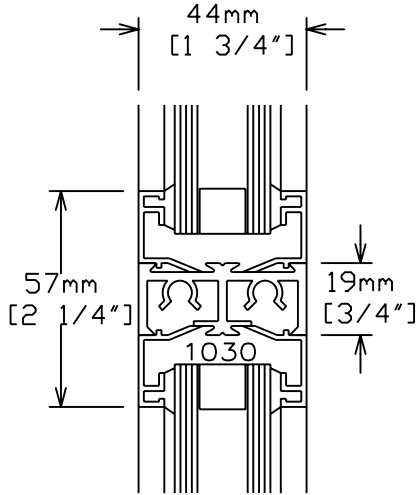

NOTE: ALL RAIL OPTIONS ARE AVAILABLE IN SINGLE or DOUBLE GLAZING

SCALE 1:2

A-7.1

OTHER MID RAIL HEIGHTS
AVAILABLE ON
APPLICATION

NOTE: ALL RAIL
OPTIONS ARE AVAILBLE
IN SINGLE or DOUBLE
GLAZING

SCALE 1:2

A-7.2

OTHER MID RAIL HEIGHTS
AVAILABLE ON
APPLICATION

NOTE: ALL RAIL OPTIONS ARE AVAILABLE
IN SINGLE or DOUBLE GLAZING

SCALE 1:2

THE PURSUIT OF EXCELLENCE

A-7.3

SECTION-PAGE

Note: 140 TB Rails can be stacked to increments of 105mm / 4-1/8"

SCALE 1:2

THE PURSUIT OF EXCELLENCE

A-7.4

SECTION-PAGE