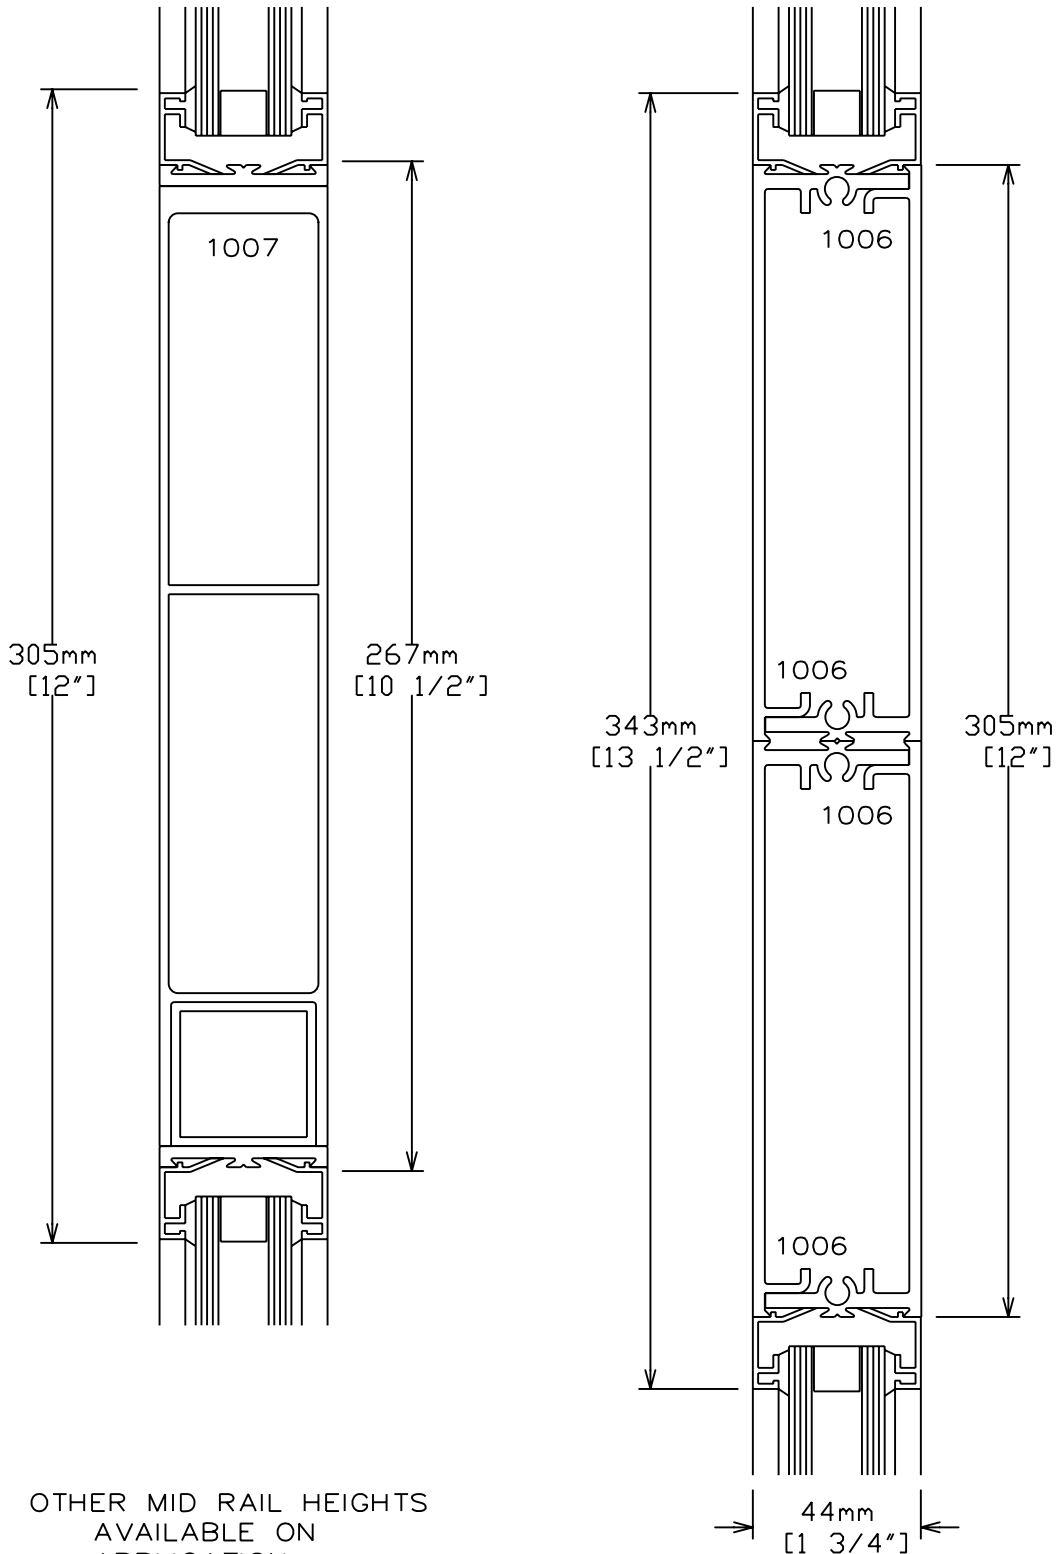

NOTE: ALL RAIL OPTIONS ARE AVAILABLE IN SINGLE or DOUBLE GLAZING

SCALE 1:2

A-7.1

OTHER MID RAIL HEIGHTS
AVAILABLE ON
APPLICATION

NOTE: ALL RAIL
OPTIONS ARE AVAILBLE
IN SINGLE or DOUBLE
GLAZING

SCALE 1:2

A-7.2

OTHER MID RAIL HEIGHTS
AVAILABLE ON
APPLICATION

NOTE: ALL RAIL OPTIONS ARE AVAILABLE
IN SINGLE or DOUBLE GLAZING

SCALE 1:2

THE PURSUIT OF EXCELLENCE

A-7.3

SECTION-PAGE

Note: 140 TB Rails can be stacked to increments of 105mm / 4-1/8"