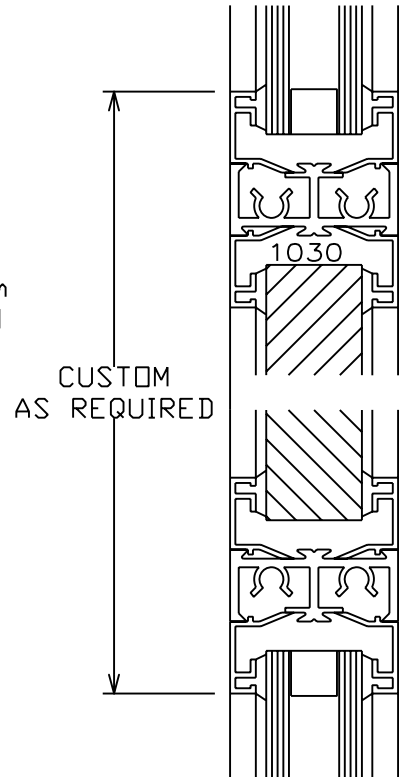

NOTE: ALL RAIL OPTIONS ARE AVAILABLE IN SINGLE or DOUBLE GLAZING

SCALE 1:2

A-7.1

OTHER MID RAIL HEIGHTS
AVAILABLE ON
APPLICATION

NOTE: ALL RAIL
OPTIONS ARE AVAILBLE
IN SINGLE or DOUBLE
GLAZING

SCALE 1:2

A-7.2

OTHER MID RAIL HEIGHTS
AVAILABLE ON
APPLICATION

NOTE: ALL RAIL OPTIONS ARE AVAILABLE
IN SINGLE or DOUBLE GLAZING

SCALE 1:2

THE PURSUIT OF EXCELLENCE

A-7.3

SECTION-PAGE

Note: 140 TB Rails can be stacked to increments of 105mm / 4-1/8"

SCALE 1:2

THE PURSUIT OF EXCELLENCE

A-7.4

SECTION-PAGE