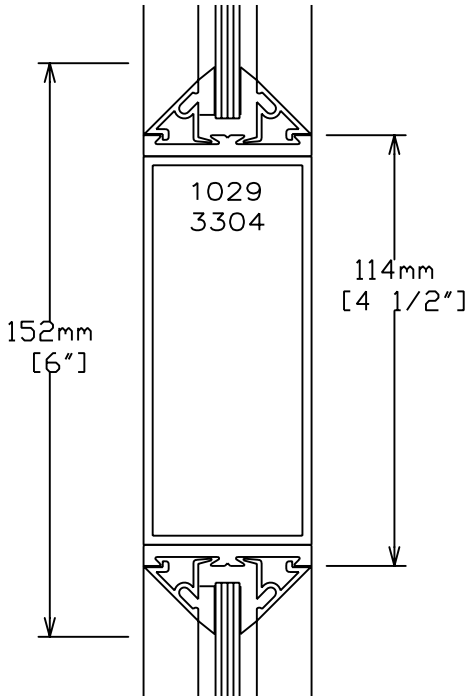

NOTE: ALL RAIL OPTIONS ARE AVAILABLE IN SINGLE or DOUBLE GLAZING

SCALE 1:2

A-7.1

OTHER MID RAIL HEIGHTS
AVAILABLE ON
APPLICATION

NOTE: ALL RAIL
OPTIONS ARE AVAILBLE
IN SINGLE or DOUBLE
GLAZING

SCALE 1:2

A-7.2

OTHER MID RAIL HEIGHTS
AVAILABLE ON
APPLICATION

NOTE: ALL RAIL OPTIONS ARE AVAILABLE
IN SINGLE or DOUBLE GLAZING

SCALE 1:2

THE PURSUIT OF EXCELLENCE

A-7.3

SECTION-PAGE

Note: 140 TB Rails can be stacked to increments of 105mm / 4-1/8"