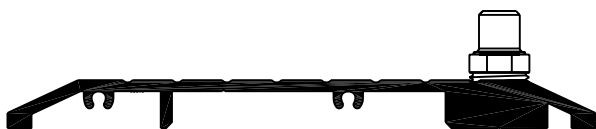

Closer: Dorma 7300

MS Lock, Cylinder, T-Turn

A-5 Back to Back

Pivots

6" Threshold

SU Stops

SG Stops