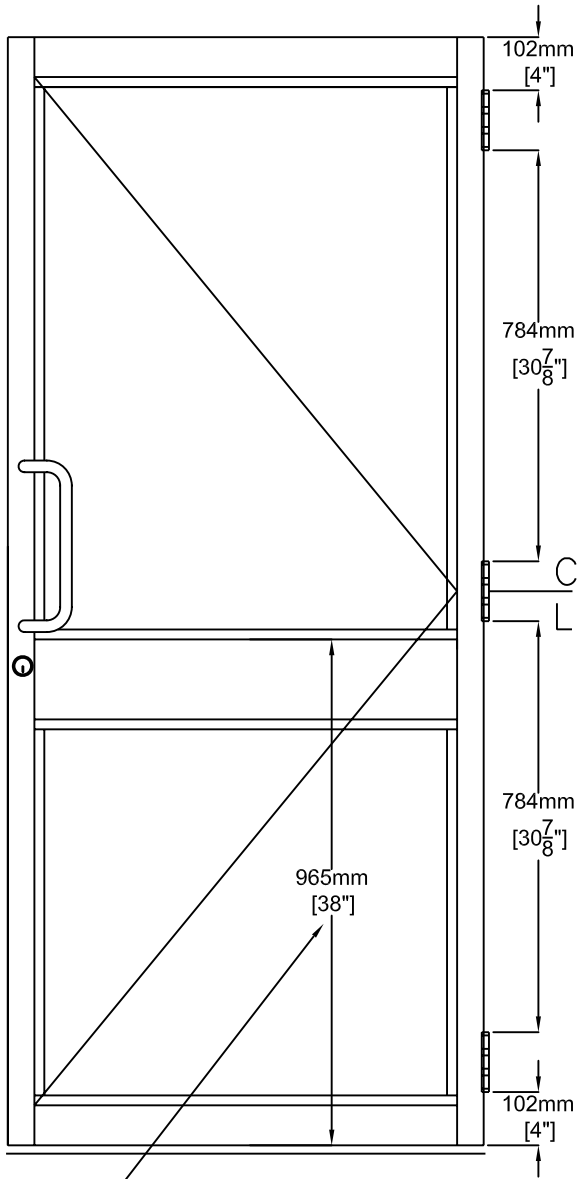

- MS Dead Lock, (Long, Short & Hook Bolt)
31/32" BS 100 Series (Pair Doors) and All 160,180 Single & Pairs
1-1/8" BS 100 Series (Single Doors)
- MS Dead LATCH
31/32" BS All 100 Series Single & Pairs
1-1/8" BS All 160,180 Single & Pairs

Unless Specified 965mm (38")
to top of Rail (Less Stop)
Typical All Mid Rails