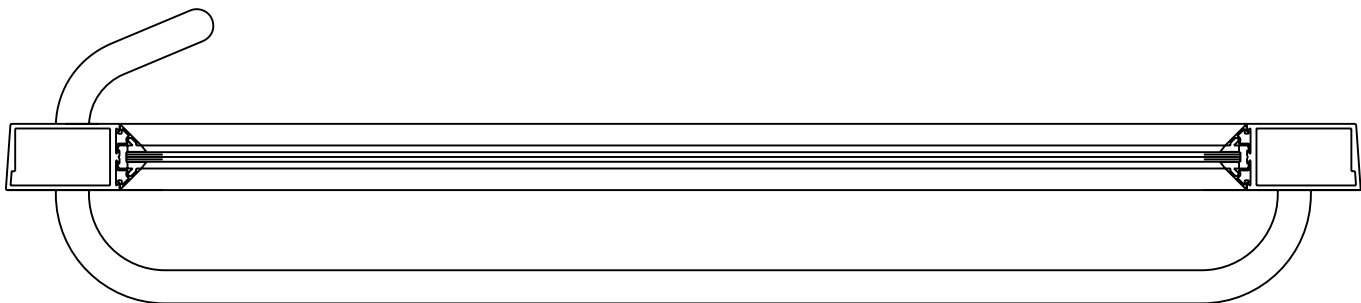

1 Side Mount

Back to Back

FINISH
 02- Clear Anodized 628
 04- Bronze Anodized 613

**Off-Set "D" Pull
Horizontal Push Bar**