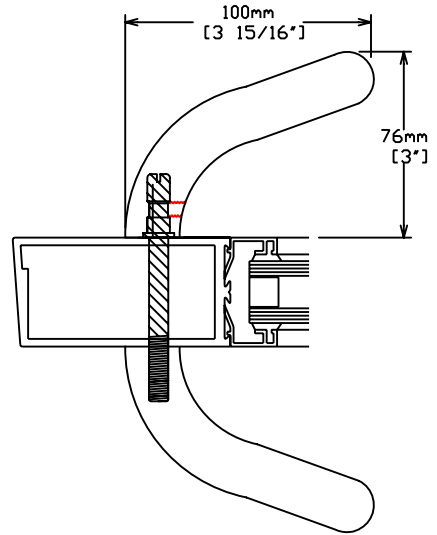

1 Side Mount

Back to Back

FINISH
 02- Clear Anodized 628
 04- Bronze Anodized 613

**Off-Set "D" Pull
Horizontal Push Bar**